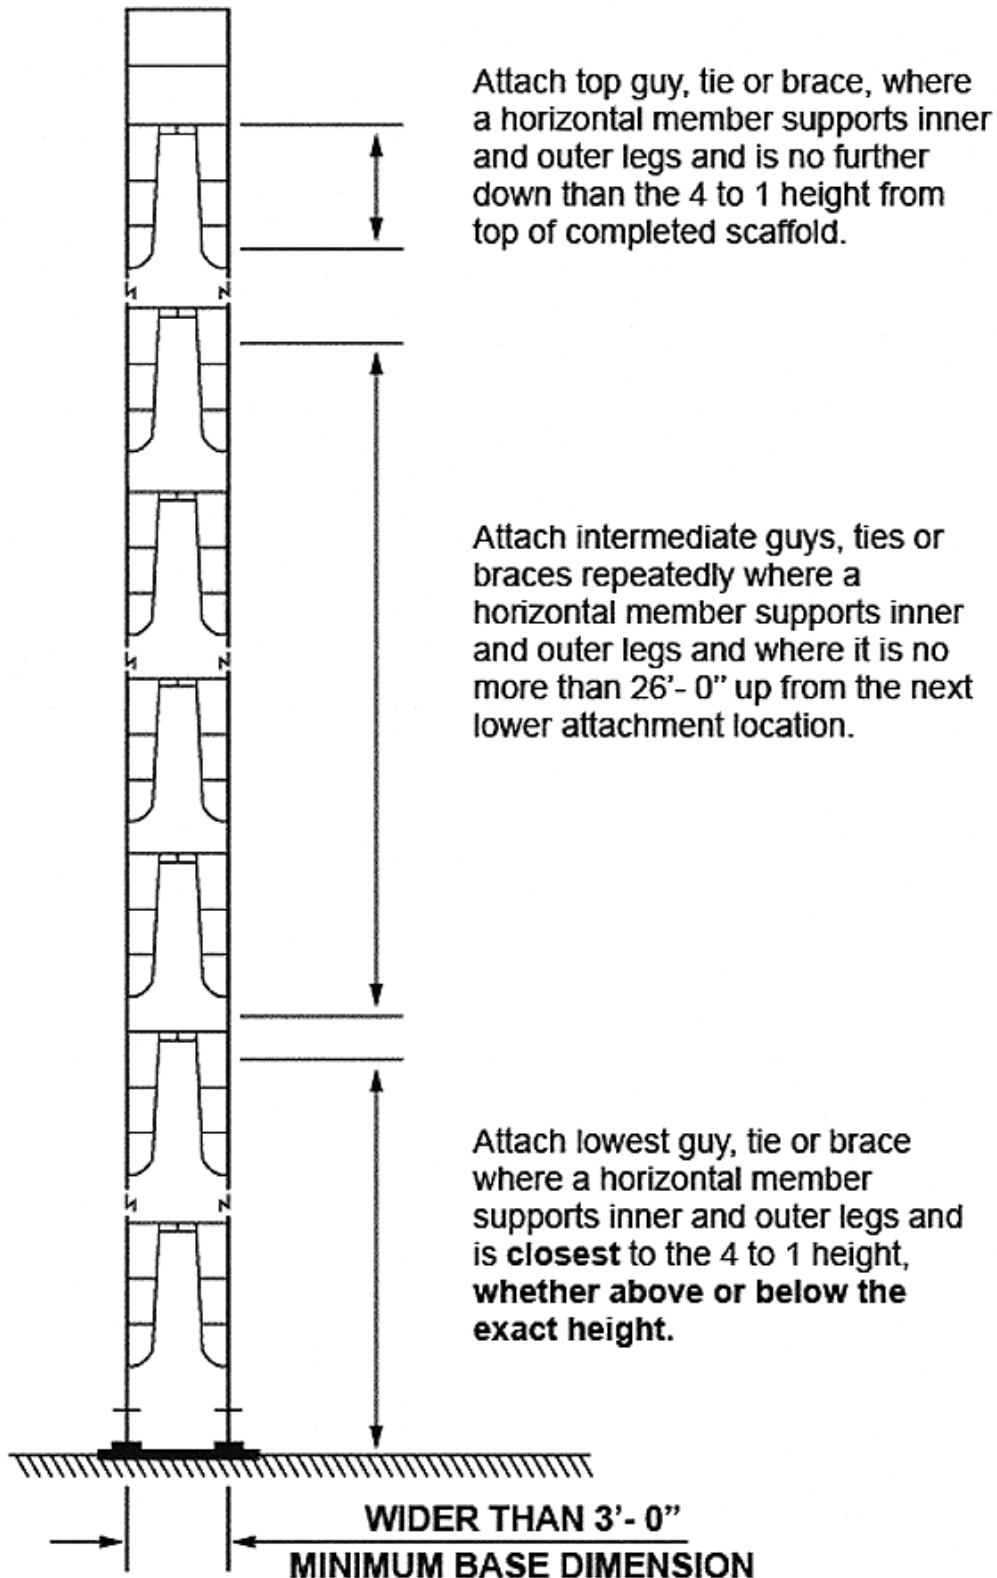

MAXIMUM VERTICAL GUY, TIE OR BRACE SPACING WIDER THAN 3'- 0" BASES

MAXIMUM VERTICAL GUY, TIE OR BRACE SPACING 3'- 0" AND NARROWER BASES